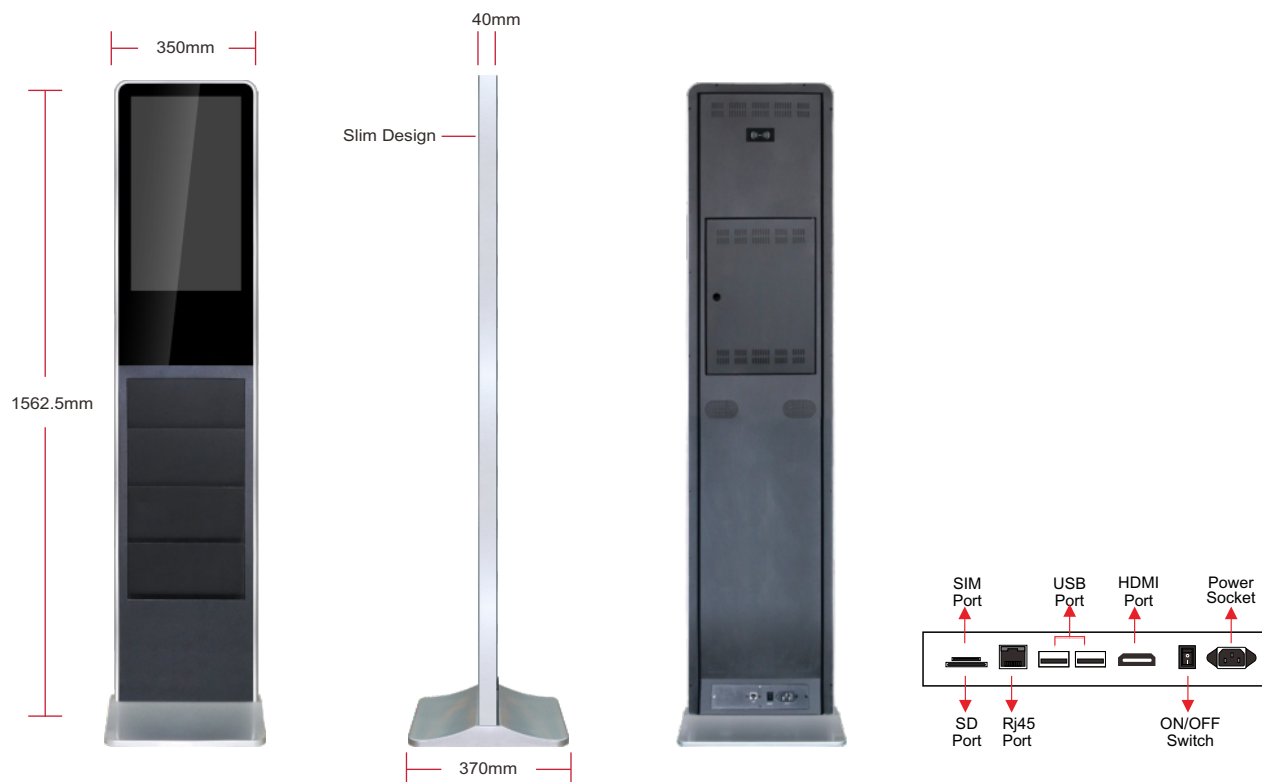

# 22" Android Network Digital Signage

RCS-220LBAZ-A

## Specifications

PANEL	Panel Model	21.5inch TFT LED	HDMI DISPLAY	Output Mode	HDMI 480P HDMI 576P HDMI 720P 50Hz HDMI 720P 60Hz HDMI 1080I 50Hz HDMI 1080I 60Hz HDMI 1080P 24Hz HDMI 1080P 50Hz HDMI 1080P 60Hz						
	Max Resolution	1920x1080		ON-SCREEN DISPLAY LANGUAGES		English, French, German, Italian, Polish, Russian, Simplified Chinese, Spanish, Turkish, Arabic, Japanese, Traditional Chinese etc.					
	Aspect Ratio	16:09			DISPLAY MODE		Portrait & Landscape				
	Pixel Pitch	0.24825x0.24825				TOUCH		Capacitive touch/IR touch screen optional			
	Viewing Angle	89/89/89/89					POWER	Mains Power Consumption	AC 100-240V, 50-60 Hz 28 W		
	Contrast Ratio	3000:1						SOUND	Built-in Speakers	2 x 10W	
	Brightness	250cd/m <sup>2</sup>							DIMENSION & WEIGHT	Machine Size	1562.5x40x350mm 370x50x375mm(stand base)
	Response Time	18ms								Machine Weight	21.3KG / 4.7KG(stand base)
	Display Area (mm)	476.64x268.11mm								Carton Size	1640x197x462mm
	Panel Size(mm)	495.6x292.2x8.6mm								Carton Weight	38KG
Screen Weight	1.67Kg	Wooden Case Size	1670x1015x492mm (5PCS)								
Lamp Type	WLED	Wooden Case Weight	190KG								
INTERNAL MEDIA PLAYER	CPU	Quad-core ARM Cortex-A17, 1.8GHz	OTHER	Regulatory Approvals	CE, FCC, ROHS						
	GPU	ARM Mali-T764		Warranty	1 year warranty						
	RAM	2GB DDR3		ACCESSORIES	Included	Remote Control, Power supply, User manual, Keys, Tools and Screws					
	ROM	8GB Flash									
OS	Android 6.0										
CONNECTOR	USB 2.0	X2									
	HDMI (Output)	X1									
	SD	X1									
	Rj45	X1									
	3G SIM (Optional)	X1									
CONNECTIVITY	LAN	RJ45 Port, 10/100M Ethernet									
	WiFi	Built-in WiFi 802.11B/G/N									
	3G (Optional)	WCDMA									
FILE SUPPORT	Video	H.264, MKV, WMV9, MPEG 1/2/4, HD Divx, Xvid, RM/RMVB;									
	Image	BMP/PNG/GIF/JPEG									
	Audio	MP3,WMA,WAV,EAAC+, MP2 dec, Vorbis (Ogg), AC3, FLAC, APE, BSAC									
	Scrolling Text	txt									